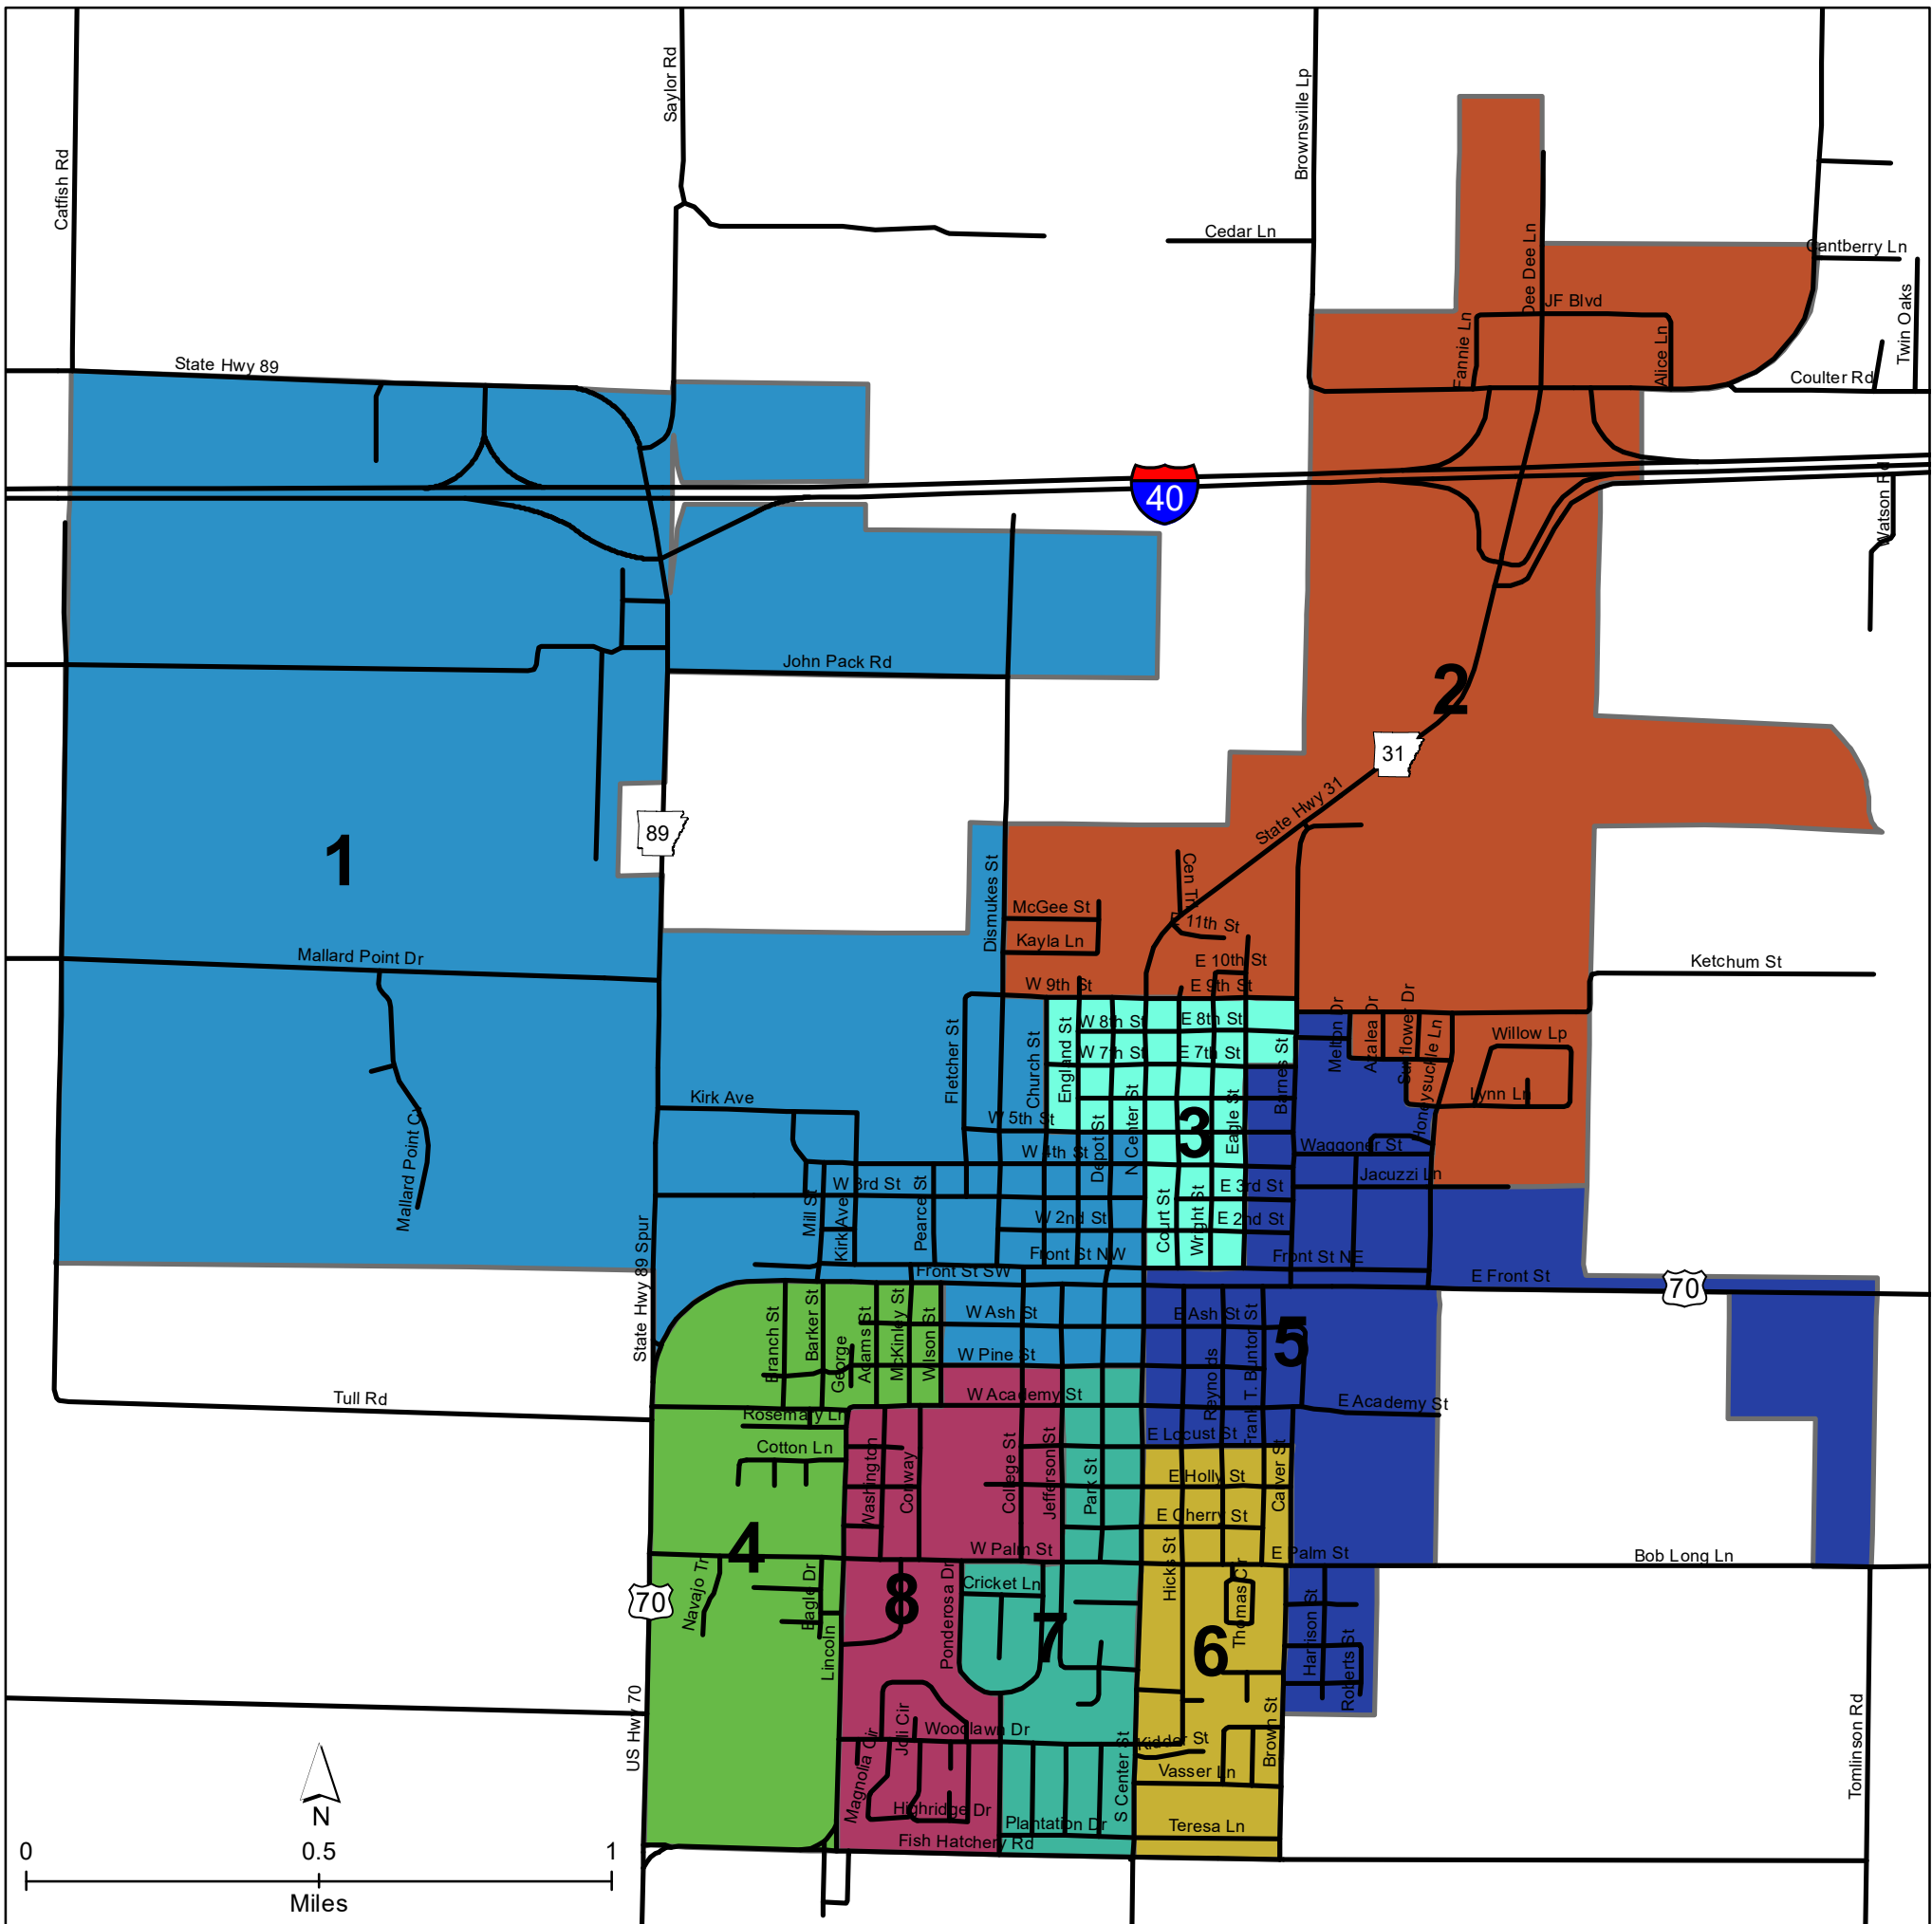

2021 Lonoke City Wards

Target Ward Population...535
Upper Limit +5%.....561
Lower Limit -5%.....508

Wards 2021

- Ward 1 (518)
- Ward 2 (559)
- Ward 3 (557)
- Ward 4 (516)
- Ward 5 (558)
- Ward 6 (522)
- Ward 7 (525)
- Ward 8 (521)

Ward	Total Population	White	Black	Asian	Two or More Races	Hispanic/Latino
1	518	398	77	2	24	32
2	559	404	102	5	18	29
3	557	317	144	3	42	70
4	516	385	94	2	14	25
5	558	291	206	6	39	23
6	522	157	331	0	14	26
7	525	359	122	8	23	15
8	521	398	76	6	20	31
Total	4,276	2,709	1,152	32	194	251

METROPLAN
 SMART PLANNING MAKES SMART PLACES.